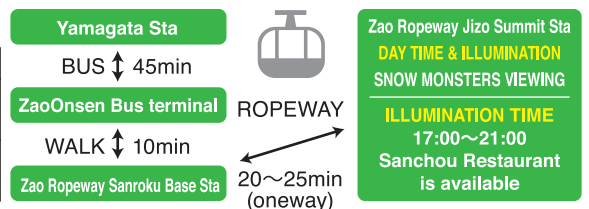

What's included!!

- * Round-Trip fare of YAMAKO BUS between Yamagata Railway Station and ZAO Bus Terminal.
- * Round-Trip fare of ZAO ROPEWAY between Sanroku Base Station and Summit Station.

What You Can Do!!

- * You can go Zao and see Snow Monsters whenever you are within a promotion period and ticket validity.
- * You can stay Zao and see Snow Monsters whenever you want during your stay within a promotion period and ticket validity.
- * You can ride on Ropeway whenever it is for Snow Monster viewing. (Daytime or Illumination time, as you like.) within a promotion period and ticket validity.

Where to Buy!

Yamako Bus Information Center at Yamagata Railway Station (Phone 023-622-4290, Business Hour 7:00-19:00)
 (Ticket sales is only in business hours. No in-car sales!)

Promotion Period!

December 1, 2018 - March 10, 2019

Ticket Validity

Good until March 10, 2019 from the date of purchase.
 (valid for return bus for Yamagata Railway Station on March 11,2019)

Bus timetable

Departure station / Time	6	7	8	9	10	11	12	13	14	15	16	17	18	19	20
Yamagata Sta	50	40	40	20	20	20	20	20	20	20	※2	40	55	-	※1 00 Final
ZaoOnsen	-	※1 00 50	40	40	20	20	20	20	20	20	20	20	40	45 Final	-